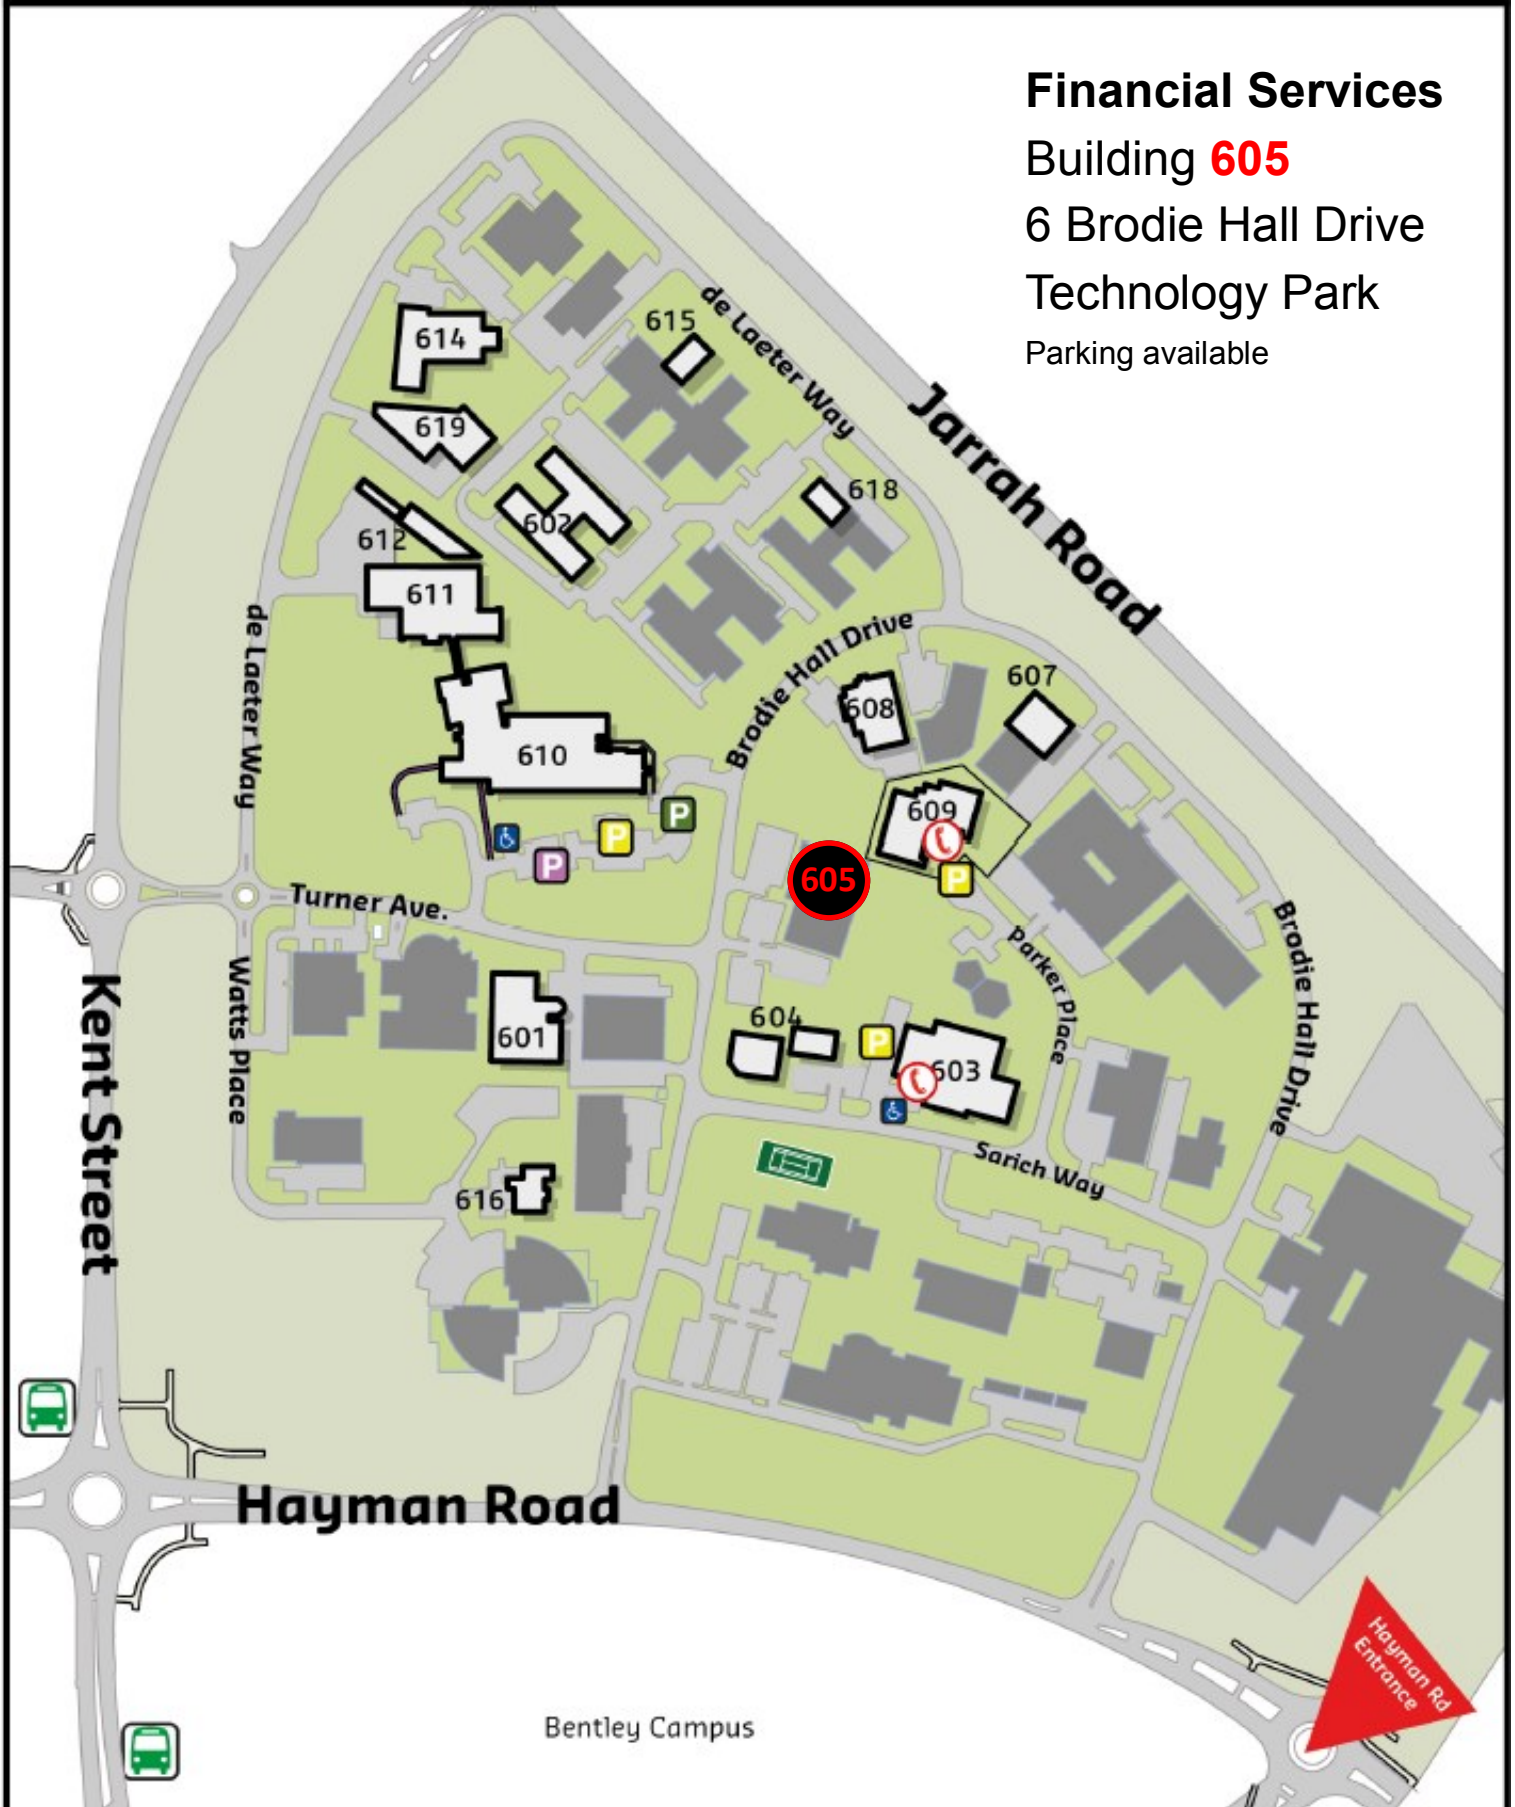

Technology Park

Curtin University

Financial Services

Building **605**

6 Brodie Hall Drive

Technology Park

Parking available

Bentley Campus